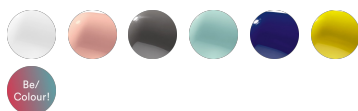

COLORS

LIGHT SOURCE

13WE12
Not dimmable

CERTIFICATIONS

ACCESSORIES

Binic