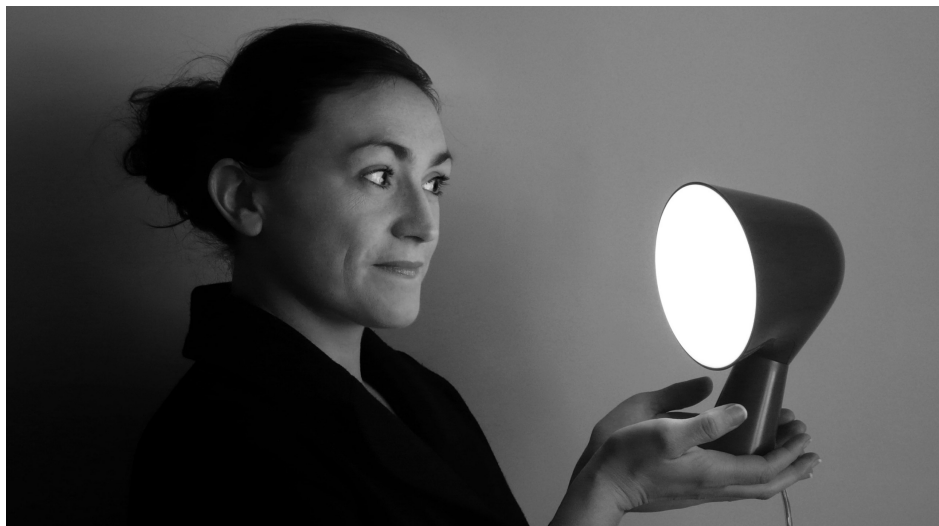

## DESCRIPTION

Binic is the name of a small lighthouse on the coast of Brittany, the region the designer Ionna Vautrin comes from, which is the inspiring theme of this small table lamp filled with character. Its colorful and unusual shape whets the imagination and is immediately appealing. The round glossy finish upper volume is supported by a conical satin finish base, casting an intense and uniform spotlight downwards. With its palette of 6 trendy colours, Binic is in tune with the personality of whoever chooses his or her favourite version and it blends in seamlessly with a range of domestic environments and styles: a study, a child's or an adult's bedroom or a personal corner in a living room. A packaging designed by Ionna Vautrin herself, unique and fun like the lamp itself, suggests Binic as a "take away" object, to be given away as a present, or for personal use.

Examples of this philosophy include the Binic table lamp, a small, friendly household spotlight, and the Chouchin family of lamps, with simple, familiar and complementary shapes and colours.

**Binic, tavolo**  
family