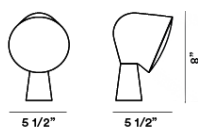

Binic, tavolo

technical details

FOSCARINI

Table lamp with direct light. Matt batch-dyed ABS base with metal ballast inside, upper part in glossy finish batch-dyed ABS with a white parabola and diffuser inside it, both in polycarbonate. ON/OFF switch on the transparent cable.

Binic

SCHEMATIC & LIGHT EMISSION

MATERIAL

Batch-dyed ABS and polycarbonate