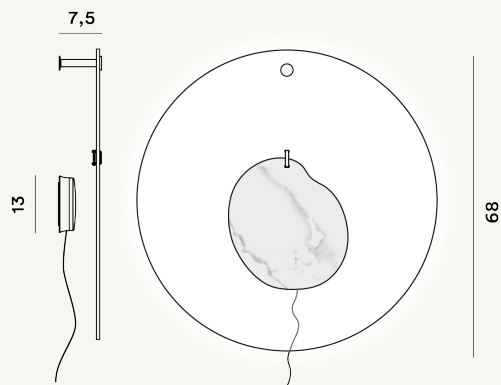

GIOIA GRANDE PARED LED

DIMENSIONE

8 x 68 x 68

CAVO

Gris

COLORE

Azul claro, Rosa, Verde

CERTIFICAZIONI

PESO

Net kg 4.1

MATERIALE

PMMA, marble, polycarbonate, polished brass and coated aluminium

SORGENTE LUMINOSA

LED incluido Scheda Led 10W 2700 K 790lm CRI >90
Regulable TRIAC