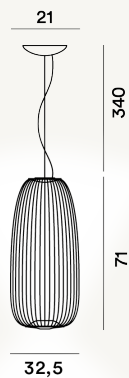

SPOKES 1 SUSPENSION LED

DIMENSIONE

71 x 33 x 33

CAVO

Transparente

COLORE

Blanc, Graphite, Noir, Or, Cuivre

CERTIFICAZIONI

PESO

Net kg 4.9

MATERIALE

Acier laqué et aluminium

SORGENTE LUMINOSA

LED includes Scheda Led 30W 2700 K 3316lm CRI >90
Variable PUSH et DALI|LED includes Scheda Led 30W 2700
K 3316lm CRI >90 ON-OFF