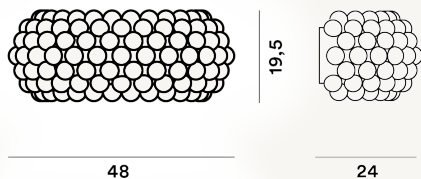

CABOCHE PLUS MEDIA WALL PTL

DIMENSIONE

24 x 48 x 20

COLORE

Grey, Transparent

CERTIFICAZIONI

PESO

Net kg 4.3

MATERIALE

PMMA, polycarbonate and chromed or lacquered metal

CAVO

SORGENTE LUMINOSA

Bulb not included R7S 17,5W Max ON-OFF