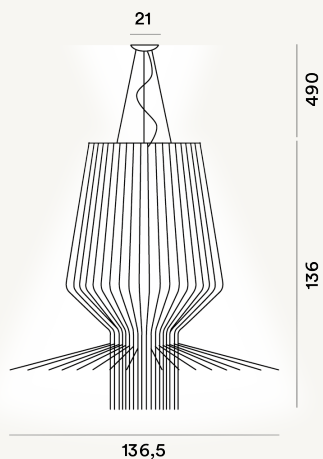

## DIMENSIONE

136 x 137 x 137

## SORGENTE LUMINOSA

LED included Scheda Led 51W 3000 K 5684lm CRI>90  
Dimmable PUSH and DALI