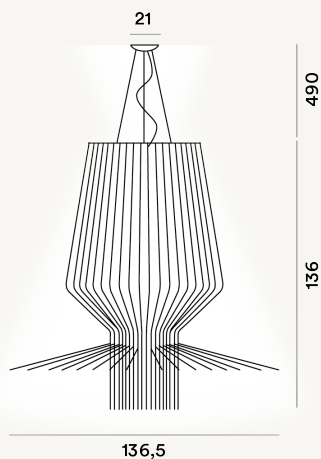

ALLEGRO ASSAI SUSPENSION LED

DIMENSIONE

136 x 137 x 137

COLORE

Gold

CERTIFICAZIONI

PESO

Net kg 36

MATERIALE

Lacquered aluminium and chromed metal

CAVO

Transparent

SORGENTE LUMINOSA

LED included Scheda Led 51W 3000 K 5684lm CRI>90
Dimmable PUSH and DALI