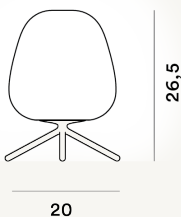

RITUALS 3 TABLE PTL

DIMENSIONE

27 x 20 x 20

CAVO

Transparent

COLORE

White

CERTIFICAZIONI

PESO

Net kg 1.6

MATERIALE

Blown engraved satin glass and coated metal

SORGENTE LUMINOSA

Bulb not included E27 105W Max Dimmer included, Bulb not included E27 105W Max ON-OFF