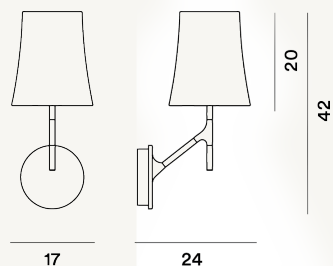

BIRDIE WALL PTL

DIMENSIONE

24 x 42 x 17

CAVO

COLORE

White, Grey

CERTIFICAZIONI

PESO

Net kg 1.6

MATERIALE

Polycarbonate, coated steel and metal

SORGENTE LUMINOSA

Bulb not included E27 70W Max ON-OFF