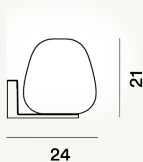

RITUALS 3 WALL PTL

DIMENSIONE

24 x 24 x 21

COLORE

White

CERTIFICAZIONI

PESO

Net kg 2.34

MATERIALE

Blown engraved satin glass and coated metal

CAVO

SORGENTE LUMINOSA

Bulb not included E27 70W Max ON-OFF