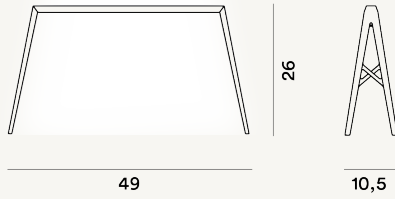

BRIDGE 1 MESA LED

DIMENSIONE

26 x 49 x 11

COLORE

Messing, Rot

CERTIFICAZIONI

PESO

Net kg 0.5

MATERIALE

Bent and painted laser cut metal

CAVO

Durchsichtig

SORGENTE LUMINOSA

LED inbegriffen Scheda Led 7,8W 2700 K 822lm CRI>90
ON-OFF