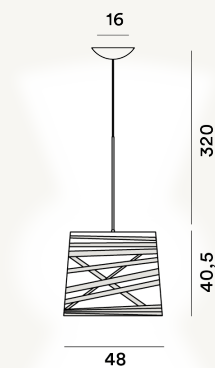

TRESS GRANDE SUSPENSION LED

DIMENSIONE

41 x 48 x 48

COLORE

White, Greige, Black

CERTIFICAZIONI

PESO

Net kg 2.9

MATERIALE

Varnished compound material on lacquered glass fibre base, blown glass, chromed metal and aluminium

CAVO

Transparent

SORGENTE LUMINOSA

LED included Scheda Led 28W 2700 K 3840lm CRI>90
Dimmable PUSH and DALI, LED included Scheda Led 28W
2700 K 3840lm CRI>90 ON-OFF