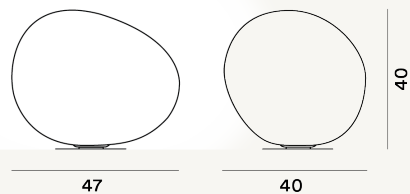

GREGG GRANDE TABLE PTL

DIMENSIONE

40 x 47 x 40

CAVO

Transparent

COLORE

White

CERTIFICAZIONI

PESO

Net kg 6.8

MATERIALE

Blown acid-etched glass and coated metal

SORGENTE LUMINOSA

Bulb not included E27 150W Max Dimmer included, Bulb not included E27 150W Max ON-OFF