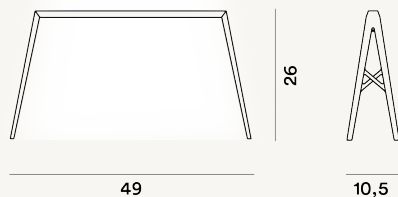

BRIDGE 1 MESA LED

DIMENSIONE

26 x 49 x 11

COLORE

Latón, Rojo

CERTIFICAZIONI

PESO

Net kg 0.5

MATERIALE

Bent and painted laser cut metal

CAVO

Transparente

SORGENTE LUMINOSA

Scheda Led 7,8W 2700 K 822lm CRI >90 ON-OFF|LED
includo Scheda Led 7,8W 2700 K 822lm CRI >90 ON-OFF