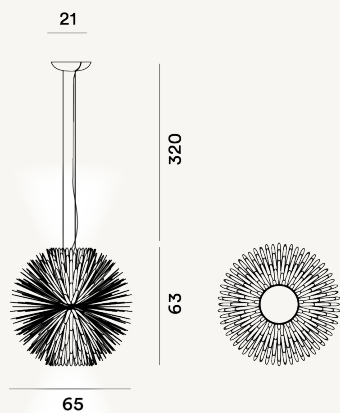

# Sun Light Of Love Suspension LED

## DIMENSIONE

## CAVO

Transparent

## COLORE

White, Gold