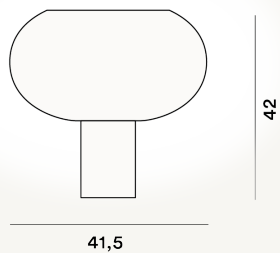

BUDS 2 TABLE PTL

DIMENSIONE

42 x 42 x 42

CAVO

Transparent

COLORE

White, Grey

CERTIFICAZIONI

PESO

Net kg 6.2

MATERIALE

Blown glass and PMMA

SORGENTE LUMINOSA

Bulb not included E27 23W Max ON-OFF