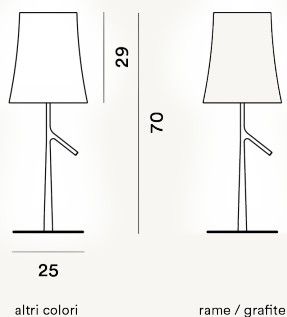

BIRDIE GRANDE TABLE LED

DIMENSIONE

70 x 25 x 25

COLORE

White, Graphite, Grey, Copper

CERTIFICAZIONI

PESO

Net kg 4

MATERIALE

Polycarbonate, varnished steel and metal

CAVO

Transparent

SORGENTE LUMINOSA

LED included Scheda Led 8,4W 2700 K 655lm CRI>80 Touch dimmer included