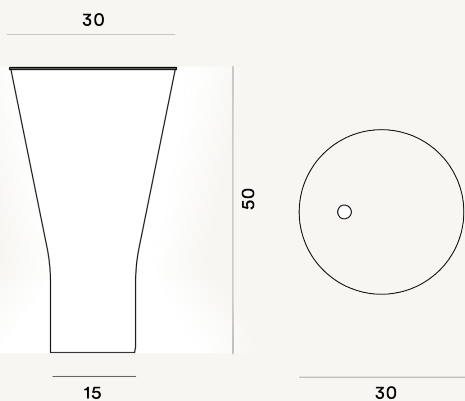

Soffio Table LED

DIMENSIONE

CAVO

Transparent

COLORE

White

CERTIFICAZIONI

PESO

Net kg 5.00

MATERIALE

Blown glass and aluminium

SORGENTE LUMINOSA

LED included 13,8W 2700 K 1300lm CRI >80 Touch dimmer included