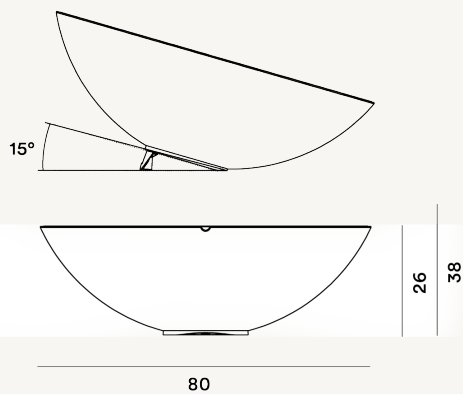

SOLAR OUTDOOR FLOOR PTL

DIMENSIONE

26 x 80 x 80

CAVO

Black

COLORE

Brown

CERTIFICAZIONI

PESO

Net kg 11.7

MATERIALE

Rotational moulded polyethylene, gres and varnished metal

SORGENTE LUMINOSA

Bulb not included E27 25W Max ON-OFF