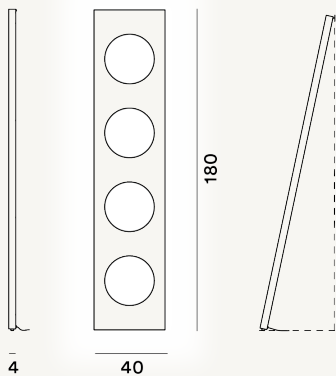

DOLMEN FLOOR LED

DIMENSIONE

180 x 40 x 4

CAVO

Transparent

COLORE

Aluminium

CERTIFICAZIONI

PESO

Net kg 11

MATERIALE

Anodised aluminium and PMMA

SORGENTE LUMINOSA

LED included Scheda Led 47W 2700 K 6486lm CRI>90
Dimmer included