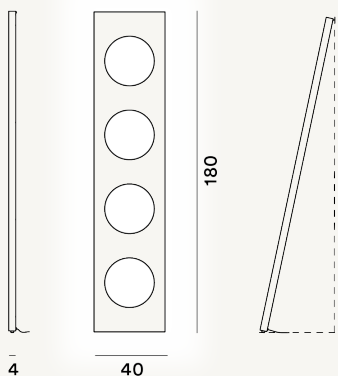

DOLMEN FLOOR LED

DIMENSIONE

180 x 40 x 4

CAVO

Transparent

COLORE

Aluminium

CERTIFICAZIONI

PESO

Net kg 11

MATERIALE

Anodised aluminium and PMMA

SORGENTE LUMINOSA

LED included Scheda Led 47W 2700 K 6486lm CRI>90
Dimmer included