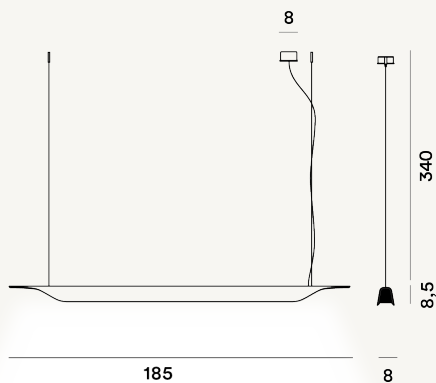

TROAG MEDIA SUSPENSION LED

DIMENSIONE

9 x 185 x 8

CAVO

Transparente

COLORE

Naturel

CERTIFICAZIONI

PESO

Net kg 2.8

MATERIALE

Contreplaqué courbé et polyméthacrylate

SORGENTE LUMINOSA

LED includes Scheda Led 43W 3000 K 6080lm CRI >90
Variable PUSH et DALI