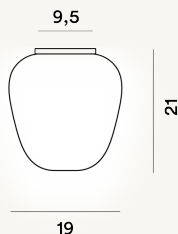

RITUALS 3 CEILING PTL

DIMENSIONE

23 x 19 x 19

CAVO

COLORE

White

CERTIFICAZIONI

PESO

Net kg 1.5

MATERIALE

Blown engraved satin glass and coated metal

SORGENTE LUMINOSA

LED retrofit bulb included E27 11W 2700 K 1521lm CRI>80
Dimmable TRIAC