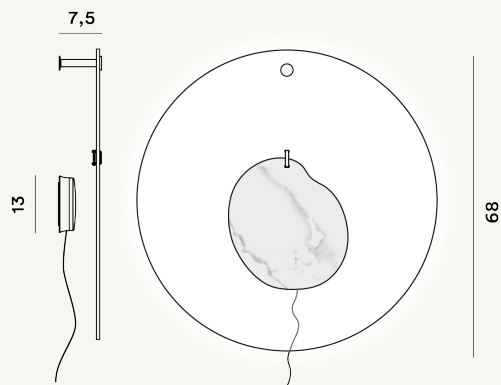

GIOIA GRANDE WALL LED

DIMENSIONE

8 x 68 x 68

CAVO

Grey

COLORE

Light blu, Pink, Green

CERTIFICAZIONI

PESO

Net kg 4.1

MATERIALE

PMMA, marble, polycarbonate, polished brass and coated aluminium

SORGENTE LUMINOSA

LED included Scheda Led 10W 2700 K 790lm CRI>90
Dimmable TRIAC