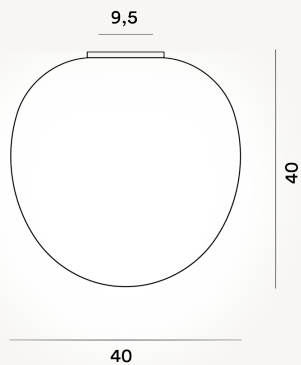

RITUALS XL CEILING PTL

DIMENSIONE

41 x 40 x 40

CAVO

COLORE

White

CERTIFICAZIONI

PESO

Net kg 6.4

MATERIALE

Blown engraved satin glass and coated metal

SORGENTE LUMINOSA

LED retrofit bulb included E27 18W 2700 K 2452lm CRI>80
Dimmable TRIAC