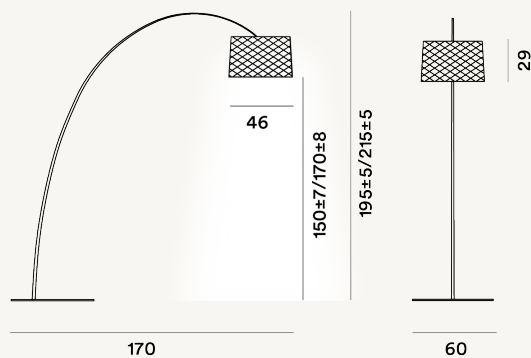

TWIGGY GRID OUTDOOR FLOOR LED

DIMENSIONE

215 x 170 x 60

CAVO

Black

COLORE

Carmine, Greige

CERTIFICAZIONI

PESO

Net kg 17.2

MATERIALE

Coated fiberglass-based composite material, PMMA, coated metal and aluminium

SORGENTE LUMINOSA

LED included Scheda Led 32W 2850 K 3930lm CRI>90 ON-OFF