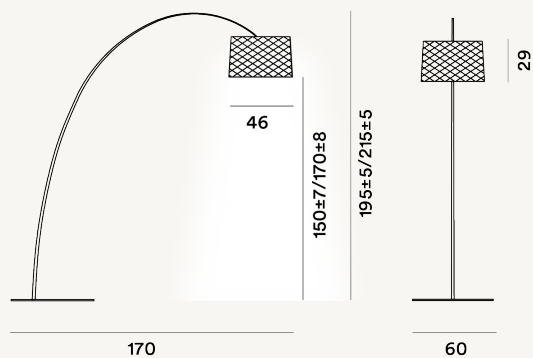

TWIGGY GRID OUTDOOR FLOOR LED

DIMENSIONE

215 x 170 x 60

CAVO

Black

COLORE

Carmine, Greige

CERTIFICAZIONI

PESO

Net kg 17.2

MATERIALE

Coated fiberglass-based composite material, PMMA, coated metal and aluminium

SORGENTE LUMINOSA

LED included Scheda Led 32W 2850 K 3930lm CRI>90
ON-OFF