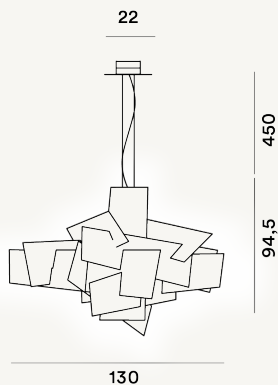

# BIG BANG L SUSPENSION LED

## DIMENSIONE

95 x 130 x 130

## SORGENTE LUMINOSA

LED includes Scheda Led 58W 3000 K 6084lm CRI >90  
Variable PUSH et DALI