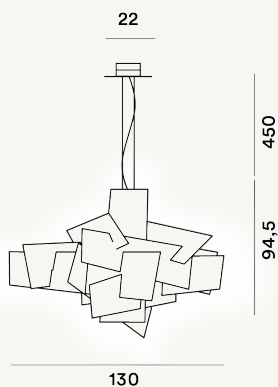

BIG BANG L SUSPENSION LED

DIMENSIONE

95 x 130 x 130

CAVO

Transparente

COLORE

Blanc, Rouge

CERTIFICAZIONI

PESO

Net kg 20.9

MATERIALE

Méthacrylate et aluminium verni

SORGENTE LUMINOSA

LED includes Scheda Led 58W 3000 K 6084lm CRI >90
Variable PUSH et DALI