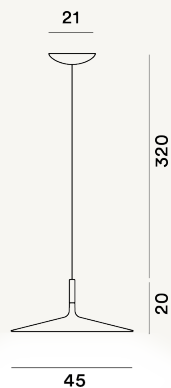

APLOMB LARGE SUSPENSION LED

DIMENSIONE

20 x 45 x 45

COLORE

Anthracite, White, Grey, Brown

CERTIFICAZIONI

PESO

Net kg 4.11

MATERIALE

Hand pouring concrete, aluminium and polycarbonate

CAVO

White| Black

SORGENTE LUMINOSA

LED included Scheda Led 11,7W 2700 K 1279lm CRI>90
Dimmable PUSH and DALI, LED included Scheda Led 11,7W
2700 K 1279lm CRI>90 ON-OFF