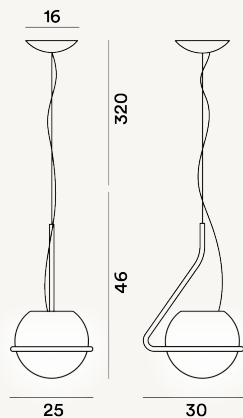

TONDA PICCOLA SUSPENSION PTL

DIMENSIONE

46 x 30 x 25

COLORE

White

CERTIFICAZIONI

PESO

Net kg 3.6

MATERIALE

Hand-blown cased glass and coated metal

CAVO

Transparent

SORGENTE LUMINOSA

LED retrofit bulb included E27 11 2700 K 1521lm CRI>80
Dimmable TRIAC