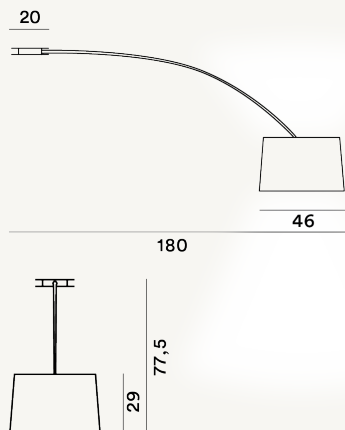

TWIGGY CEILING PTL

DIMENSIONE

78 x 180 x 46

CAVO

COLORE

White, Black

CERTIFICAZIONI

PESO

Net kg 4.6

MATERIALE

Coated fiberglass-based composite material, PMMA, polycarbonate, coated metal

SORGENTE LUMINOSA

Bulb not included E27 3x77W Max ON-OFF