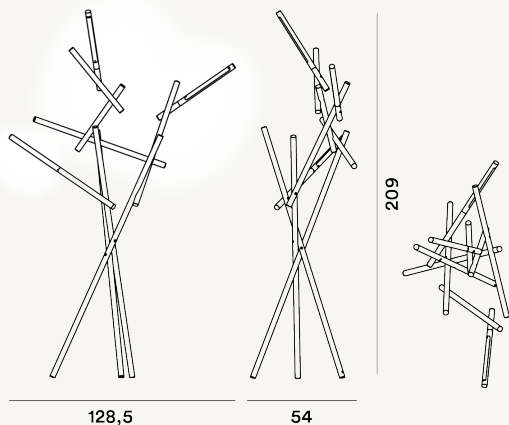

TUAREG LAMPADAIRES LED

DIMENSIONE

209 x 129 x 54

CAVO

Transparente

COLORE

Orange, Noir chrome

CERTIFICAZIONI

PESO

Net kg 9.2

MATERIALE

Aluminium verni et polycarbonate

SORGENTE LUMINOSA

LED includes Scheda Led 46W 3000 K 4560lm CRI>90
Variateur touch inclu