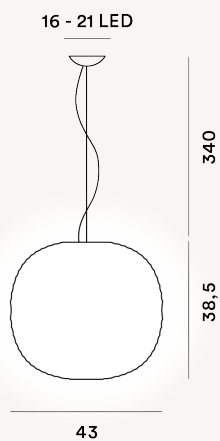

GEM SUSPENSION MODULO E27

DIMENSIONE

39 x 43 x 43

CAVO

Transparent

COLORE

White

CERTIFICAZIONI

PESO

Net kg 6.3

MATERIALE

Blown acid-etched glass with reliefs

SORGENTE LUMINOSA

LED retrofit bulb included E27 21W 2700 K 2581lm CRI>80
Dimmable TRIAC