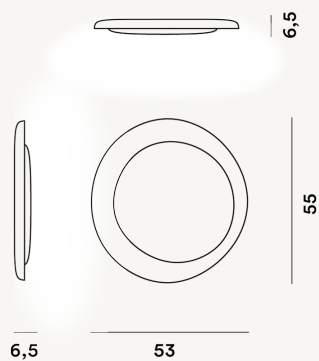

Bahia Mini Wall/Ceiling LED

DIMENSIONE

CAVO

COLORE

White

CERTIFICAZIONI

PESO

Net kg 2.70

MATERIALE

Injection moulded polycarbonate

SORGENTE LUMINOSA

LED included 21W 2850 K 2620lm CRI >90 Dimmable
PUSH and DALI
LED included 21W 2850 K
2620lm CRI >90 On-Off