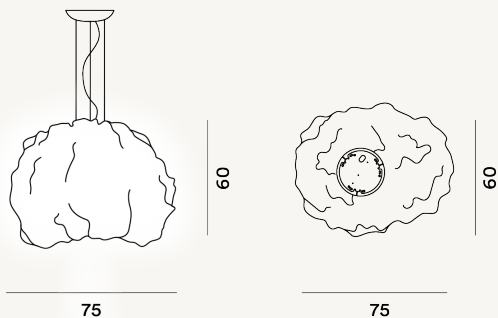

NUEE MEDIA SUSPENSION LED

DIMENSIONE

60 x 75 x 60

CAVO

Transparente

COLORE

Blanc

CERTIFICAZIONI

PESO

Net kg 6.4

MATERIALE

Métal verni et tissu tridimensionnel technique

SORGENTE LUMINOSA

LED includes Scheda Led 29W 3000 K 3749lm CRI >90
Variable PUSH