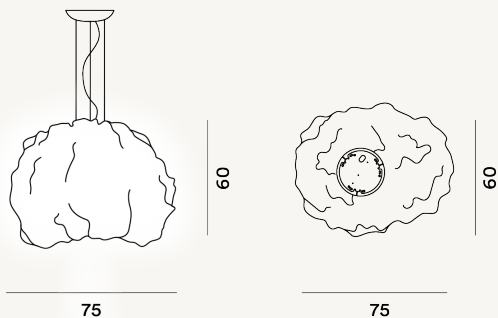

NUEE MEDIA SUSPENSION LED

DIMENSIONE

60 x 75 x 60

COLORE

Blanc

CERTIFICAZIONI

PESO

Net kg 6.4

MATERIALE

Métal verni et tissu tridimensionnel technique

CAVO

Transparente

SORGENTE LUMINOSA

LED includes Scheda Led 29W 3000 K 3749lm CRI >90
Variable PUSH