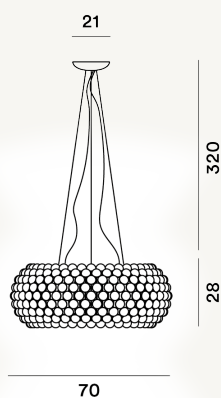

Caboche Plus Grande Suspension LED

DIMENSIONE

CAVO

Transparente

COLORE

Gris, Transparent

CERTIFICAZIONI

PESO

Net kg 17.00

MATERIALE

PMMA, métal chromé et aluminium, (seulement R7s) verre soufflé

SORGENTE LUMINOSA

LED includes 28W 2700 K 3850lm CRI >90 Variable PUSH et DALI
LED includes 28W 2700 K 3850lm CRI >90 On-Off