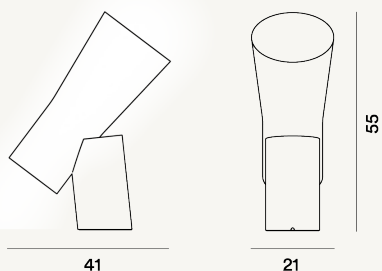

NILE TABLE PTL

DIMENSIONE

55 x 41 x 21

CAVO

Grey and White

COLORE

White, Black

CERTIFICAZIONI

PESO

Net kg 10

MATERIALE

Blown glass and Carrara or Marquina marble

SORGENTE LUMINOSA

LED retrofit bulb included E27 18W 2700 K 2452lm CRI>80
Dimmer included