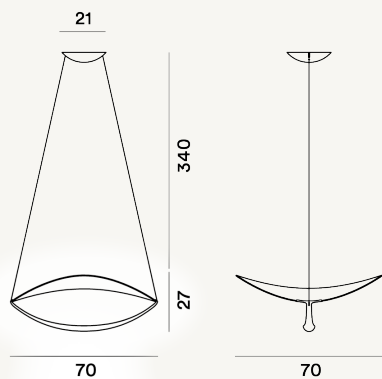

## DIMENSIONE

27 x 70 x 70

## SORGENTE LUMINOSA

LED includes Scheda Led 32W 2700 K 3530lm CRI >90  
Variable PUSH et DALI