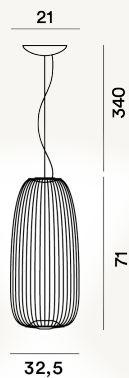

# SPOKES 1 SOSPENSIONE LED

## DIMENSIONE

71 x 33 x 33