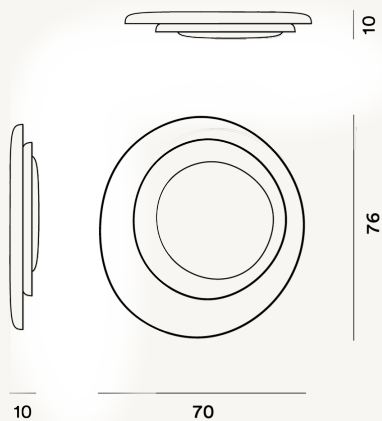

BAHIA WALL/CEILING LED

DIMENSIONE

10 x 76 x 70

CAVO

COLORE

White

CERTIFICAZIONI

PESO

Net kg 4.4

MATERIALE

Injection moulded polycarbonate

SORGENTE LUMINOSA

LED included Scheda Led 43W 2850 K 5240lm CRI>90
Dimmable PUSH and DALI, LED included Scheda Led 43W
2850 K 5240lm CRI>90 ON-OFF