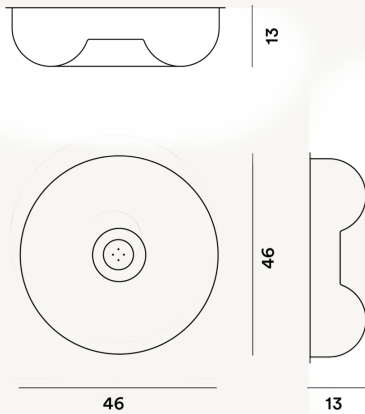

CIRCUS GRANDE WALL/CEILING PTL

DIMENSIONE

13 x 46 x 46

CAVO

COLORE

White

CERTIFICAZIONI

PESO

Net kg 4.7

MATERIALE

Blown glass, nickelplated or coated metal

SORGENTE LUMINOSA

Bulb not included E27 4x60W Max ON-OFF