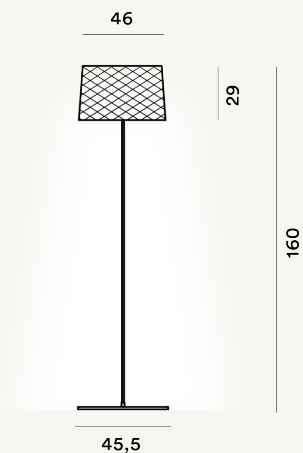

TWIGGY GRID OUTDOOR LISEUSES LED

DIMENSIONE

160 x 46 x 46

CAVO

Noir et blanc

COLORE

Carmin, Greige

CERTIFICAZIONI

PESO

Net kg 25.2

MATERIALE

Matériau composé sur base de fibre de verre laquée, PMMA et aluminium

SORGENTE LUMINOSA

LED includes Scheda Led 32W 2850 K 3930lm CRI>90 ON-OFF