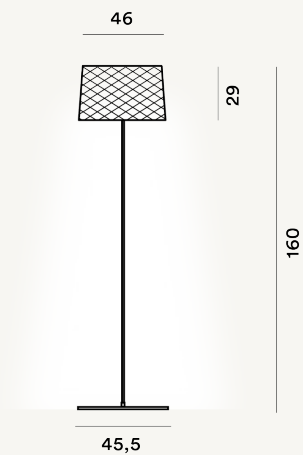

## DIMENSIONE

160 x 46 x 46

## PESO

Net kg 25.2

## SORGENTE LUMINOSA

LED includes Scheda Led 32W 2850 K 3930lm CRI>90  
ON-OFF