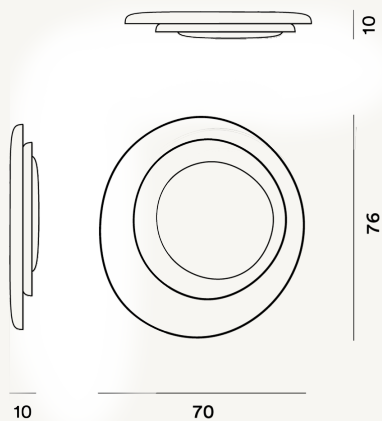

BAHIA APPLIQUES/PLAFONNIERS LED

DIMENSIONE

10 x 76 x 70

COLORE

Blanc

CERTIFICAZIONI

PESO

Net kg 4.4

MATERIALE

Polycarbonate moulé à injection

CAVO

SORGENTE LUMINOSA

LED includes Scheda Led 43W 2850 K 5240lm CRI>90
Variable PUSH et DALI, LED includes Scheda Led 43W 2850
K 5240lm CRI>90 ON-OFF