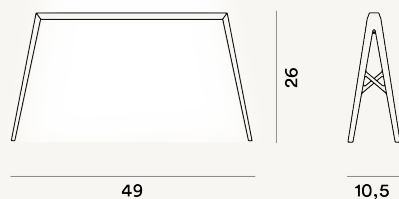

BRIDGE 1 LAMPES DE TABLE LED

DIMENSIONE

26 x 49 x 11

COLORE

Laiton, Rouge

CERTIFICAZIONI

PESO

Net kg 0.5

MATERIALE

Bent and painted laser cut metal

CAVO

Transparente

SORGENTE LUMINOSA

LED includes Scheda Led 7,8W 2700 K 822lm CRI>90
ON-OFF