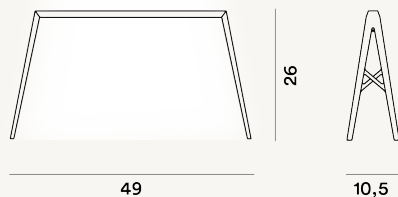

BRIDGE 1 LAMPES DE TABLE LED

DIMENSIONE

26 x 49 x 11

COLORE

Laiton, Rouge

CERTIFICAZIONI

PESO

Net kg 0.5

MATERIALE

Bent and painted laser cut metal

CAVO

Transparente

SORGENTE LUMINOSA

LED includes Scheda Led 7,8W 2700 K 822lm CRI>90
ON-OFF