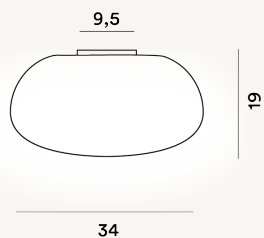

RITUALS 2 WALL/CEILING PTL

DIMENSIONE

21 x 34 x 34

CAVO

COLORE

White

CERTIFICAZIONI

PESO

Net kg 4

MATERIALE

Blown engraved satin glass and coated metal

SORGENTE LUMINOSA

LED retrofit bulb included E27 11W 2700 K 1521lm CRI>80
Dimmable TRIAC