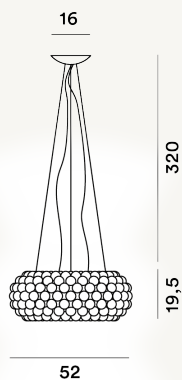

CABOCHE MEDIA SUSPENSION PTL

DIMENSIONE

20 x 52 x 52

COLORE

Grey, Transparent

CERTIFICAZIONI

PESO

Net kg 10.5

MATERIALE

PMMA, chromed metal and aluminum, (R7s only) blown glass

CAVO

Transparent

SORGENTE LUMINOSA

Bulb not included R7S 200W Max ON-OFF