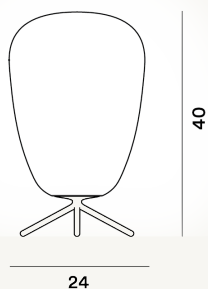

RITUALS 1 TABLE PTL

DIMENSIONE

40 x 24 x 24

CAVO

Transparent

COLORE

White

CERTIFICAZIONI

PESO

Net kg 3.1

MATERIALE

Blown engraved satin glass and coated metal

SORGENTE LUMINOSA

Bulb not included E27 105W Max Dimmer included, Bulb not included E27 105W Max ON-OFF