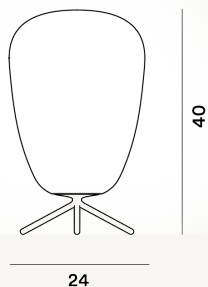

RITUALS 1 TABLE PTL

DIMENSIONE

40 x 24 x 24

CAVO

Transparent

COLORE

White

CERTIFICAZIONI

PESO

Net kg 3.1

MATERIALE

Blown engraved satin glass and coated metal

SORGENTE LUMINOSA

Bulb not included E27 105W Max Dimmer included, Bulb not included E27 105W Max ON-OFF