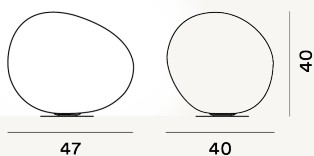

POLY GREGG GRANDE TABLE PTL

DIMENSIONE

40 x 47 x 40

CAVO

Transparent

COLORE

White

CERTIFICAZIONI

PESO

Net kg 3.6

MATERIALE

Rotational moulded polyethylene and varnished metal

SORGENTE LUMINOSA

Bulb not included E27 25W Max ON-OFF