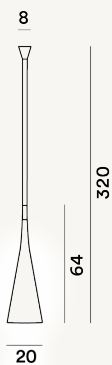

UTO OUTDOOR SUSPENSION/TABLE PTL

DIMENSIONE

64 x 20 x 20

COLORE

Orange, White, Yellow

CERTIFICAZIONI

PESO

Net kg 2

MATERIALE

Thermoplastic elastomer and polycarbonate

CAVO

SORGENTE LUMINOSA

Bulb not included E27 12W Max ON-OFF