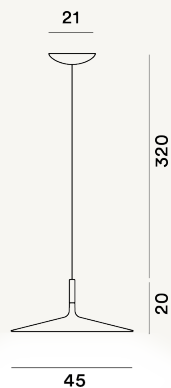

APLOMB LARGE SUSPENSION LED

DIMENSIONE

20 x 45 x 45

COLORE

Anthracite, Blanc, Gris, Marron

CERTIFICAZIONI

PESO

Net kg 4.11

MATERIALE

Béton, aluminium et polycarbonate

CAVO

Blanc| Noir et blanc

SORGENTE LUMINOSA

LED includes Scheda Led 11,7W 2700 K 1279lm CRI >90
Variable PUSH et DALI|LED includes Scheda Led 11,7W
2700 K 1279lm CRI >90 ON-OFF