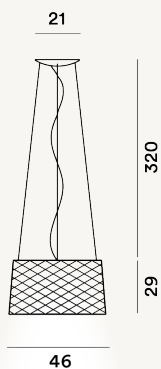

TWIGGY GRID OUTDOOR SUSPENSION LED

DIMENSIONE

29 x 46 x 46

CAVO

Black

COLORE

Carmine, Greige

CERTIFICAZIONI

PESO

Net kg 2.8

MATERIALE

Coated fiberglass-based composite material, PMMA, coated metal and aluminium

SORGENTE LUMINOSA

LED included Scheda Led 26W 2850 K 3368lm CRI>90
ON-OFF