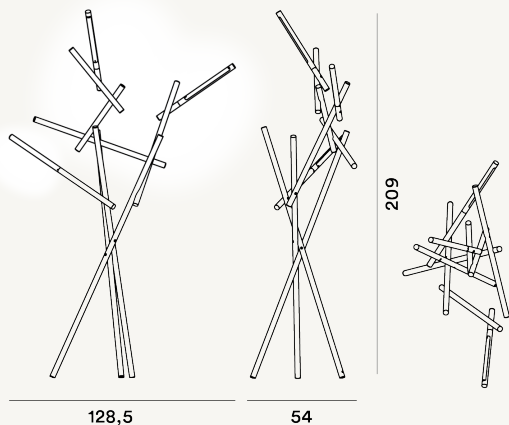

TUAREG FLOOR LED

DIMENSIONE

209 x 129 x 54

CAVO

Transparent

COLORE

Orange, Black chrome

CERTIFICAZIONI

PESO

Net kg 9.2

MATERIALE

Varnished aluminium and polycarbonate

SORGENTE LUMINOSA

LED included Scheda Led 46W 3000 K 4560lm CRI>90
Touch dimmer included