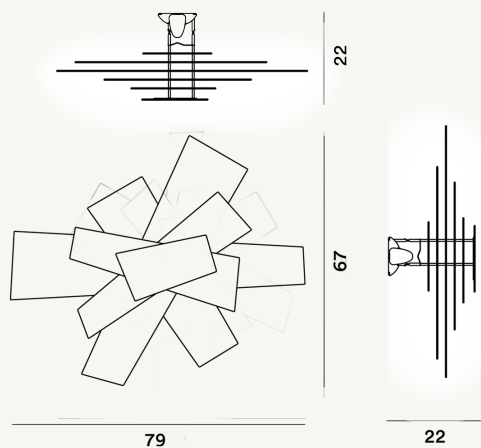

BIG BANG WALL/CEILING PTL

DIMENSIONE

22 x 79 x 67

COLORE

White, Red

CERTIFICAZIONI

PESO

Net kg 3

MATERIALE

Methacrylate and lacquered metal

CAVO

SORGENTE LUMINOSA

Bulb not included R7S 150W Max ON-OFF