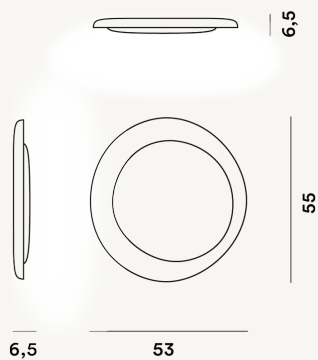

BAHIA MINI WALL/CEILING LED

DIMENSIONE

7 x 55 x 53

COLORE

White

CERTIFICAZIONI

PESO

Net kg 2.7

MATERIALE

Injection moulded polycarbonate

CAVO

SORGENTE LUMINOSA

LED included Scheda Led 21W 2850 K 2620lm CRI>90
Dimmable PUSH and DALI,LED included Scheda Led 21W
2850 K 2620lm CRI>90 ON-OFF